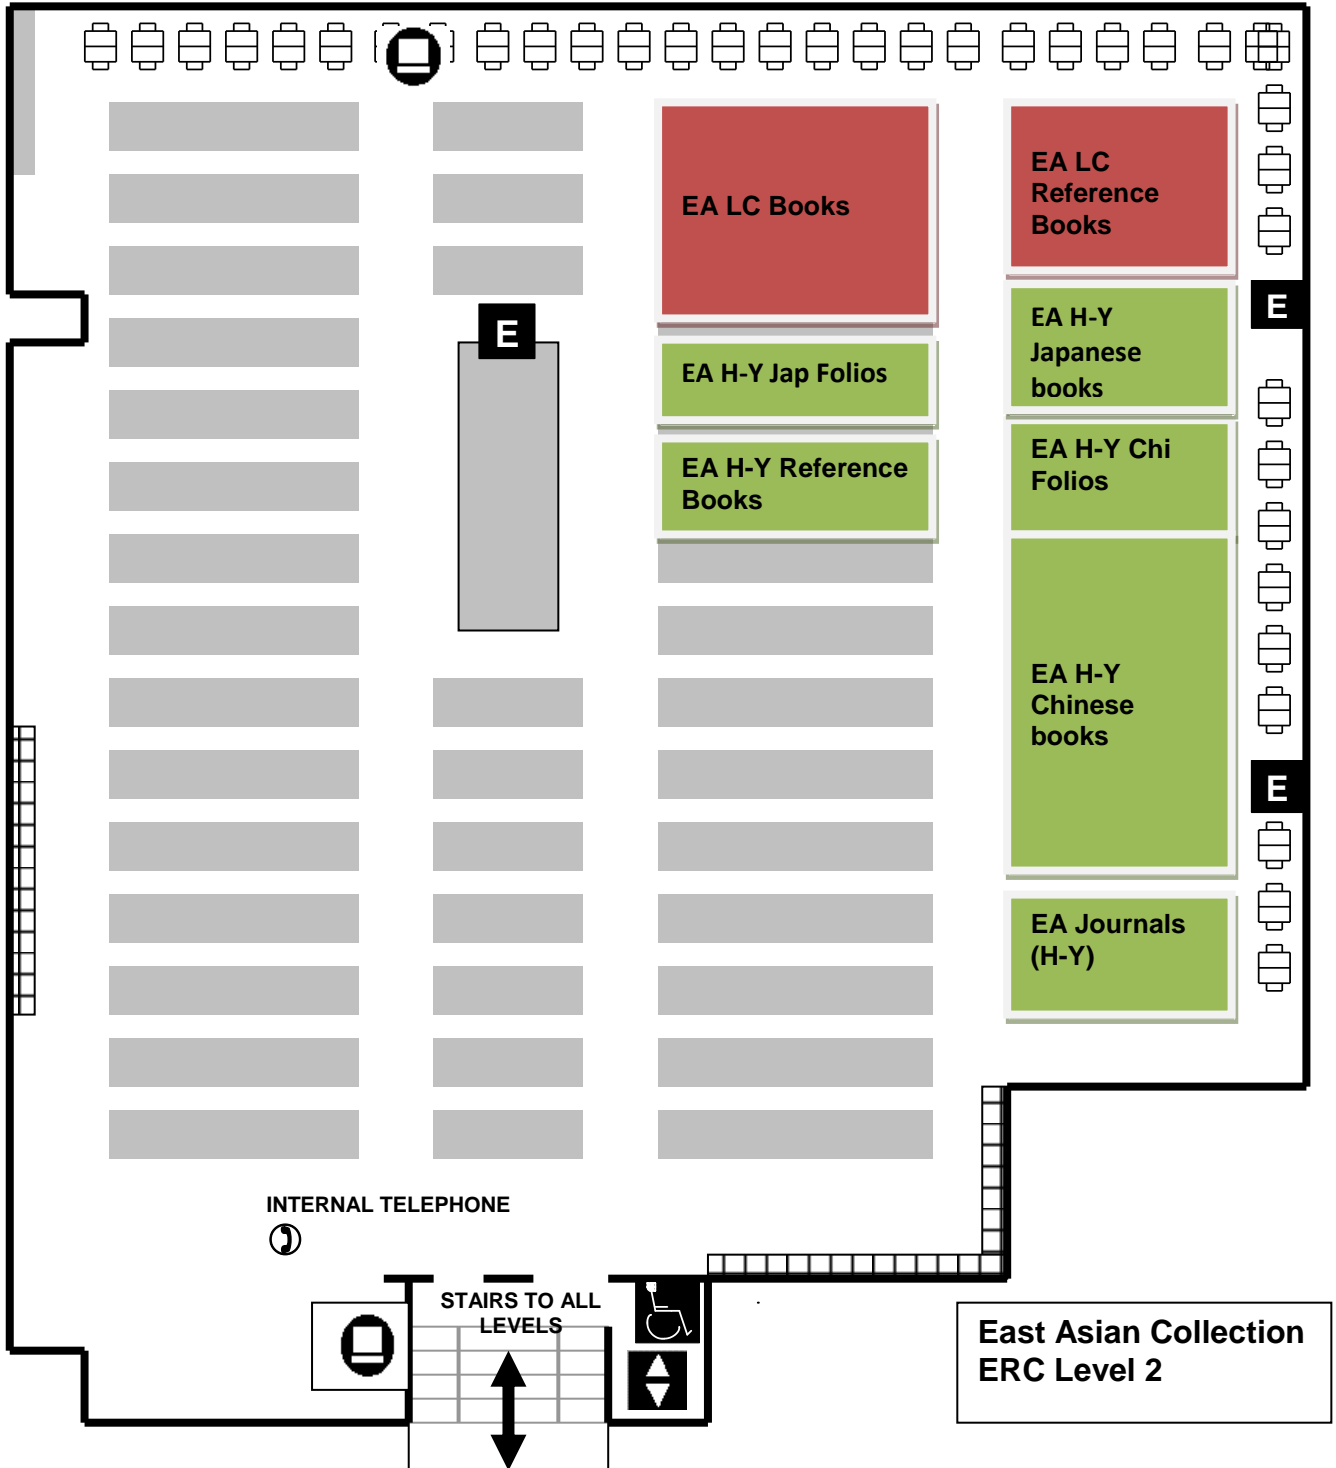

University of Melbourne
Education Resource Centre
East Asian Collection: Level 2

East Asian Collection
ERC Level 2

 **CATALOGUE**
  **STAIR**
  **EMERGENCY EXIT**
  **LIFT**
  **STUDY CARRELS**
  **OVERFLOW AND SORTING SHELVES**