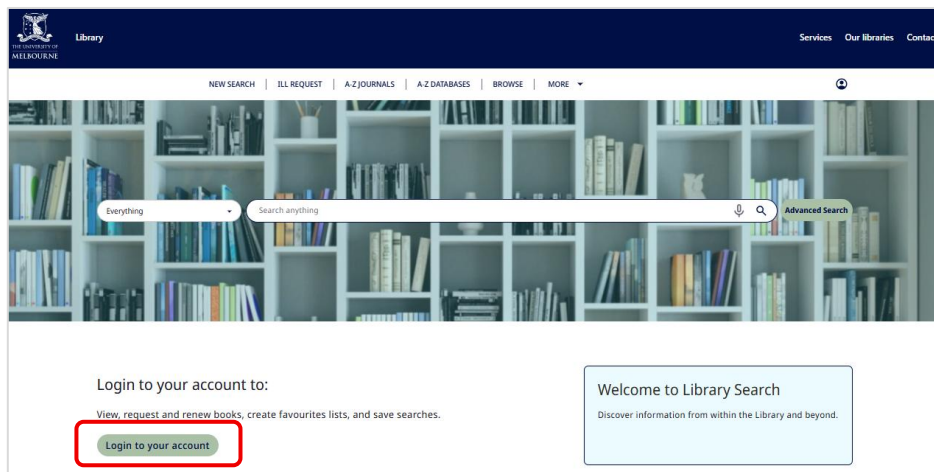

How to Reset your Library Account Password

The University of Melbourne is moving to a new library system.

The current University of Melbourne Library System will be replaced with a new integrated Library Management System from **29th June, 2026**. It's a next generation system designed to improve user experience and enhance search and discovery across our extensive print and digital collection.

You can find out more about the upgrade on our Library Systems Update page:
<https://library.unimelb.edu.au/library-systems-update>

What do I need to do?

If you're an **external or alumni borrower**, you'll need to reset your library account password the first time you log in from **29th June**. This applies to borrowers on paid, complimentary, and reciprocal memberships.

Melbourne University staff and students will be automatically logged on by the SSO (Single Sign On) process.

Instructions

1. Go to the home page to access your library account, then click 'Login to your account'.

The new link will be available from 29th June.