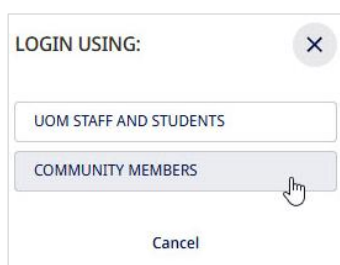

2. Select Community Members for your Login.

Community members include external or alumni borrowers .