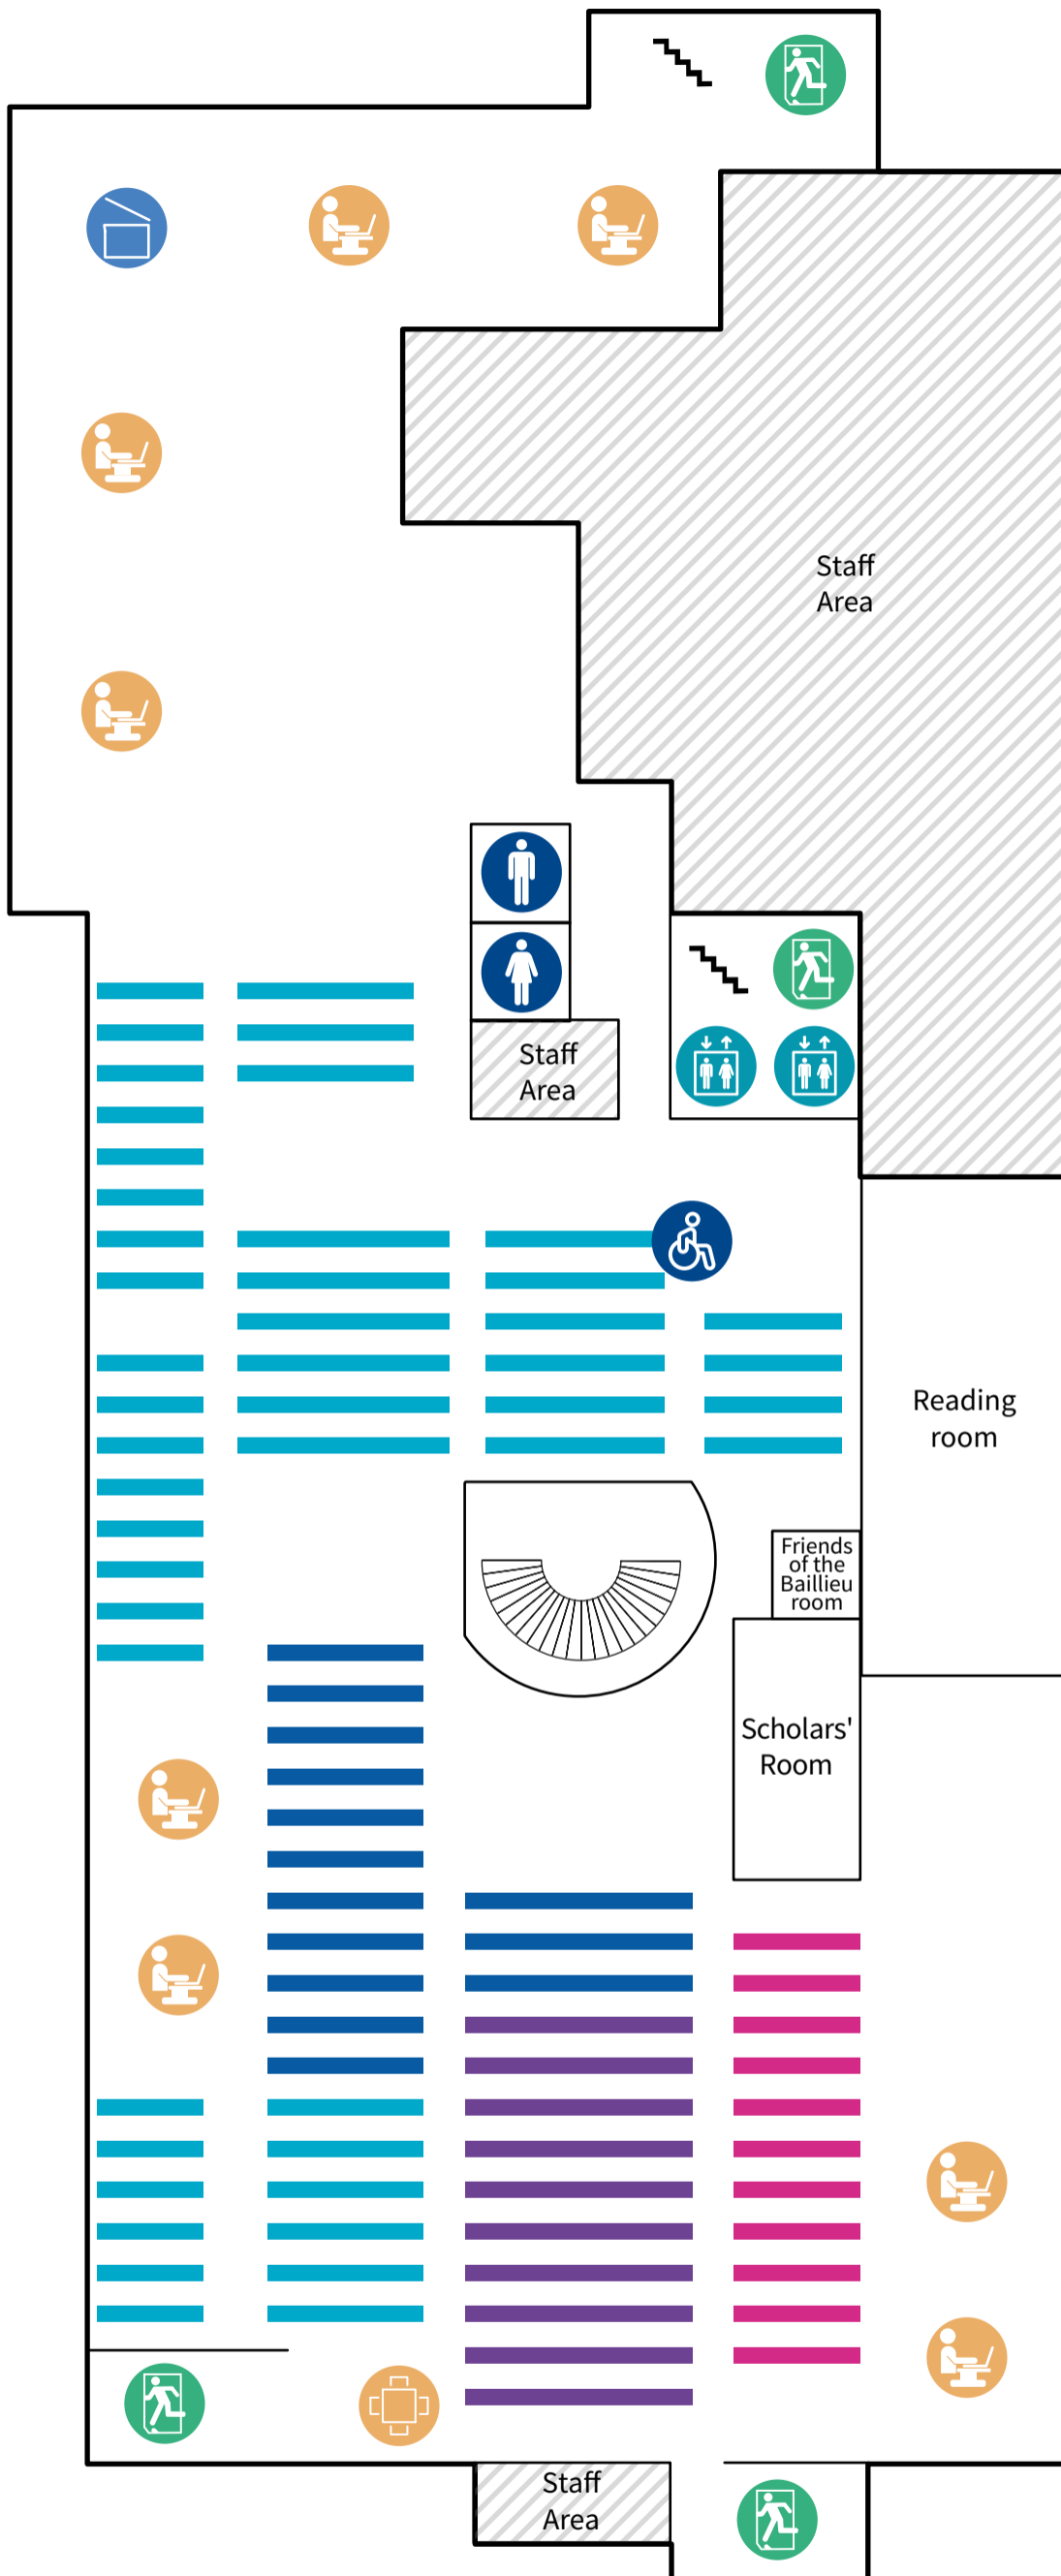

BAILLIEU Library Floorplan

Level

3

-  Mailroom
-  Library & IT help
-  Self-service Machine
-  Computers
-  Couches / Lounge Area
-  Accessible Unisex Toilets
-  Female Toilets
-  Male Toilets
-  Collaborative Study Area
-  Project Room
-  Printers
-  Print - Copy - Scan
-  Lifts
-  Stairs
-  Quiet Study Area
-  Emergency Exit
-  Telephone

-  000s
-  100s
-  200s
-  300s