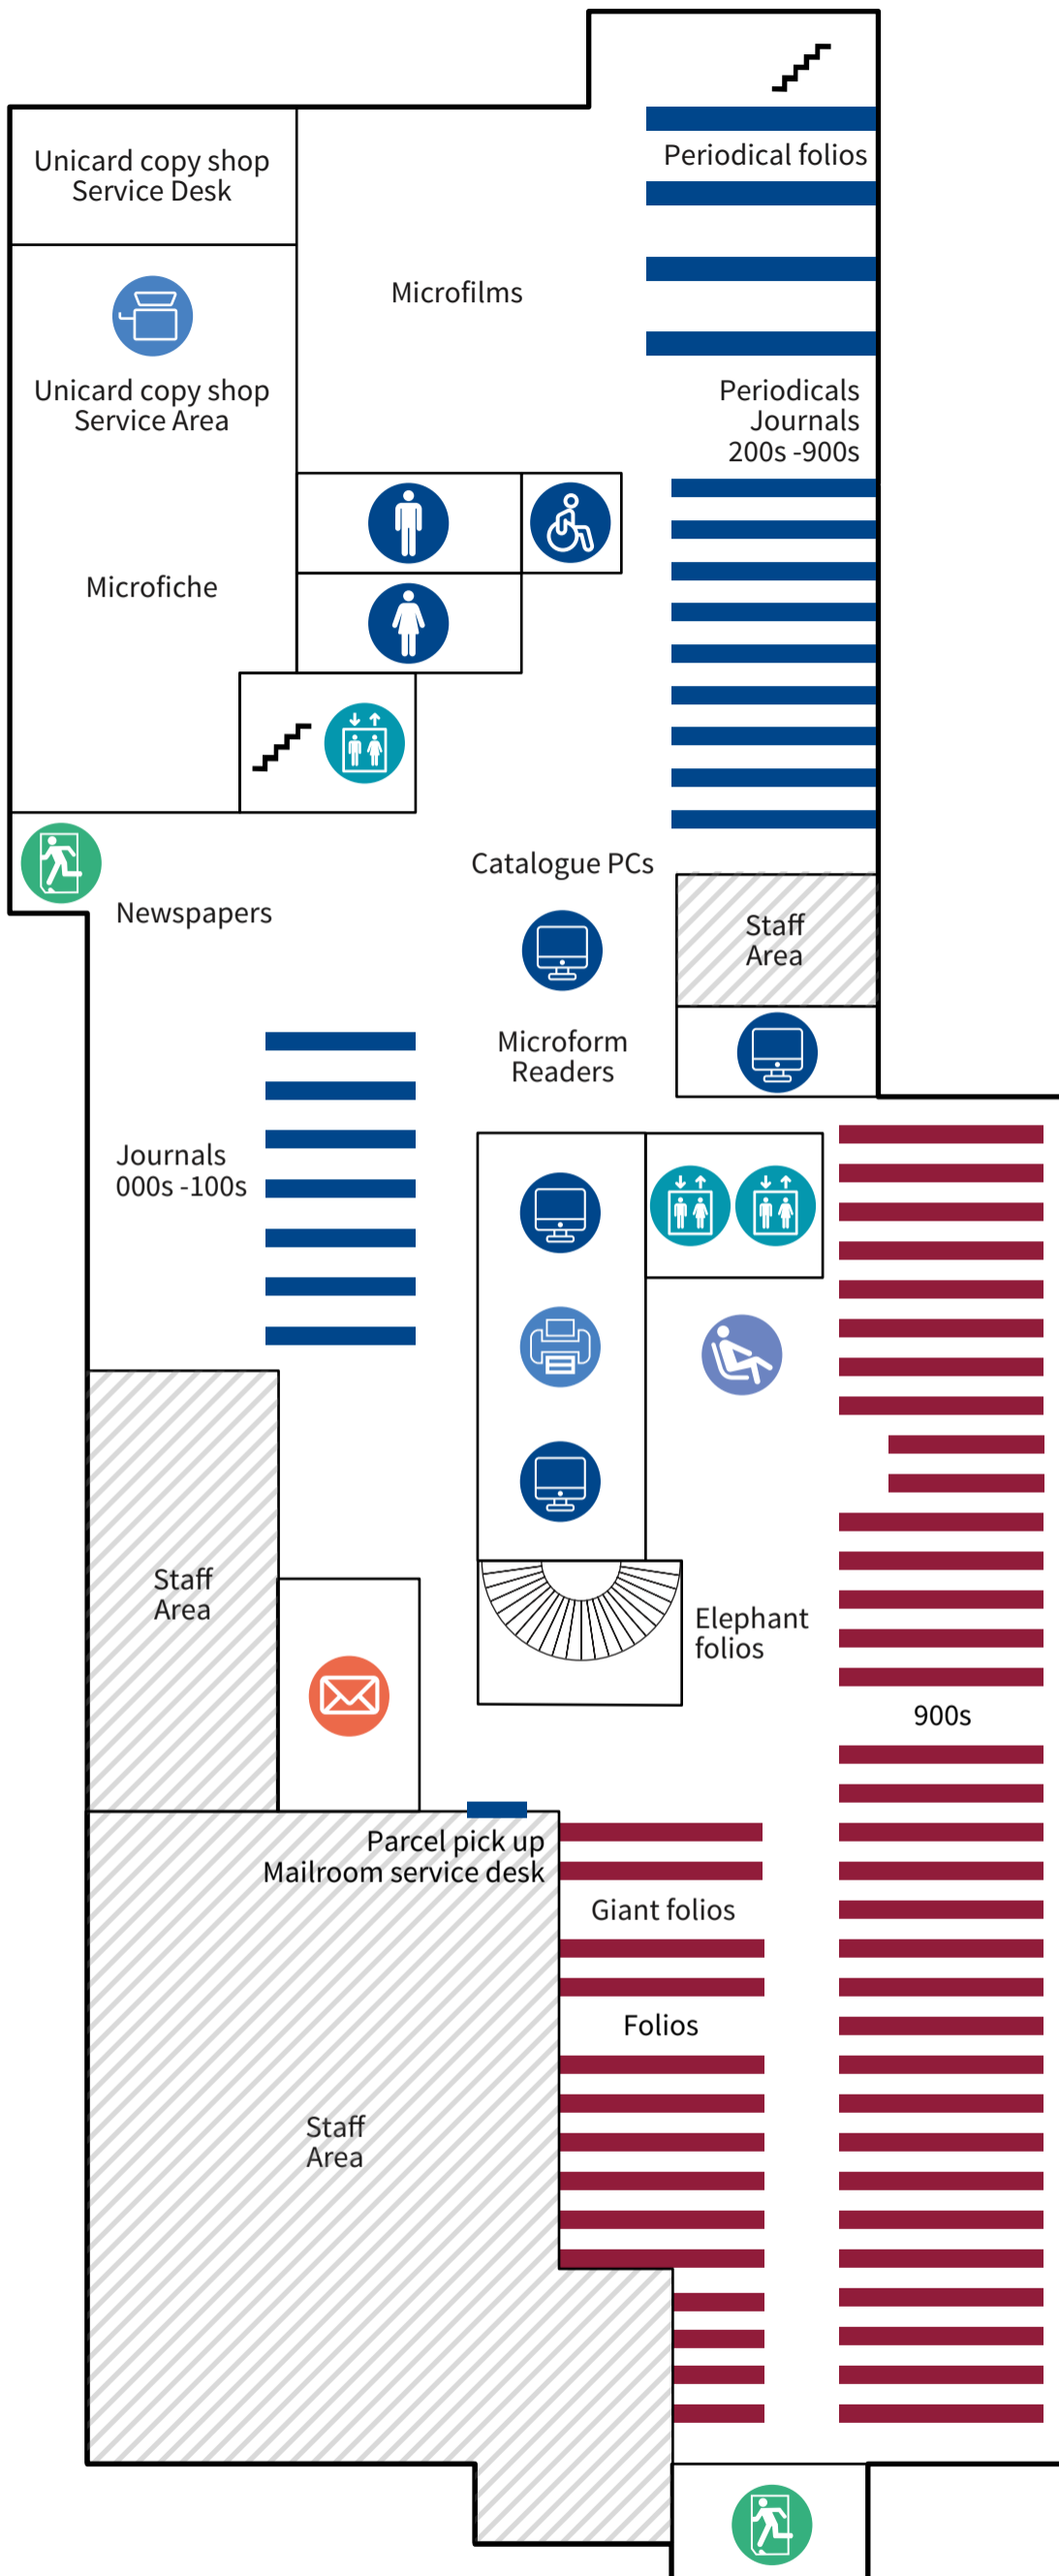

BAILLIEU Library Floorplan

Level LG

-  Mailroom
-  Library & IT help
-  Self-service Machine
-  Computers
-  Couches / Lounge Area
-  Accessible Unisex Toilets
-  Female Toilets
-  Male Toilets
-  Collaborative Study Area
-  Project Room
-  Printers
-  Print - Copy - Scan
-  Lifts
-  Stairs
-  Quiet Study Area
-  Emergency Exit
-  Telephone

■ 900s