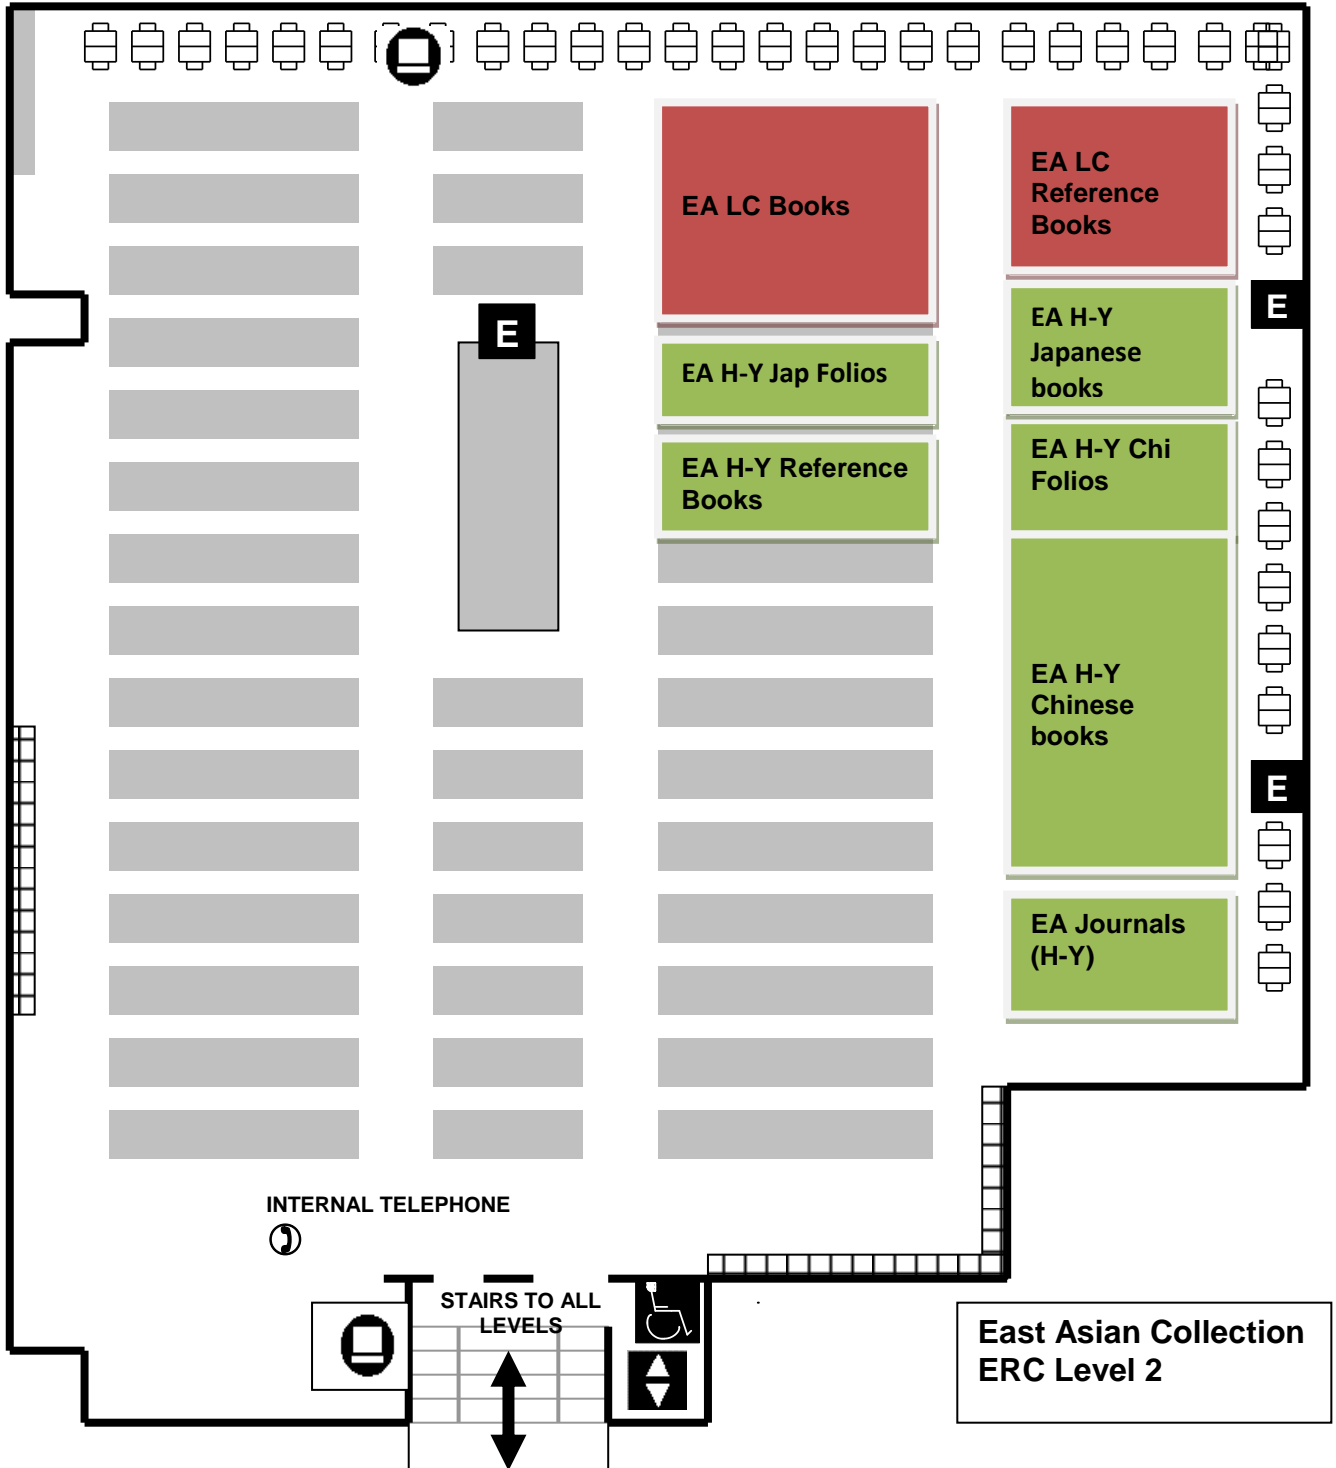

University of Melbourne
Education Resource Centre
East Asian Collection: Level 2

East Asian Collection
ERC Level 2

- 
CATALOGUE
- 
STAIR

- 
EMERGENCY EXIT
- 
LIFT
- 
STUDY CARRELS
- 
OVERFLOW AND SORTING SHELVES