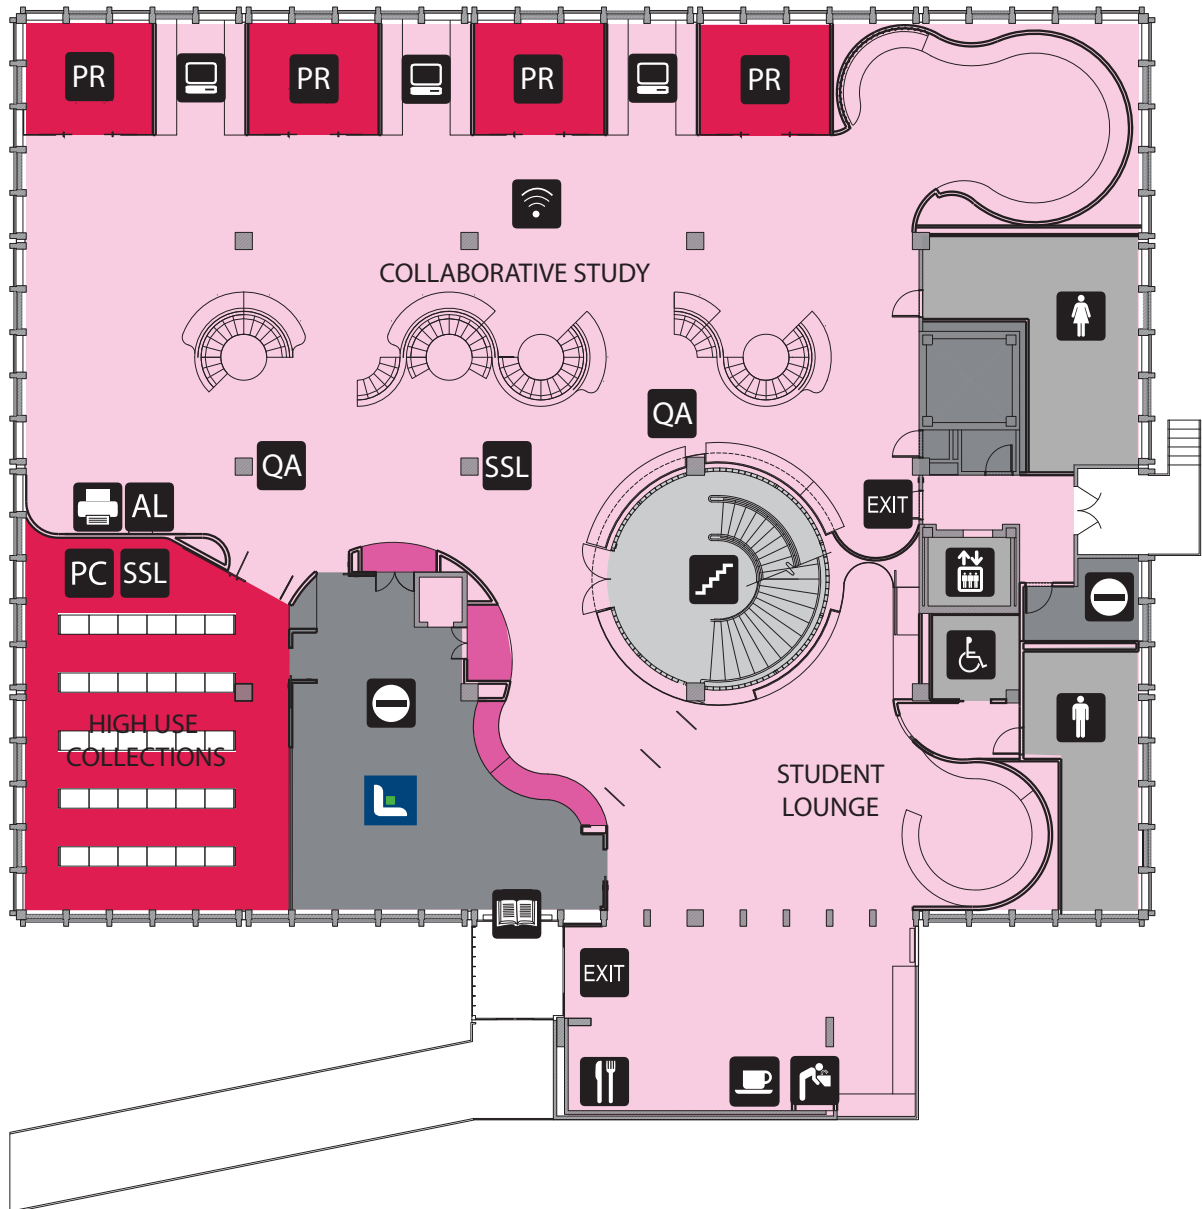

GROUND

QA QUICK ACCESS	SSL SELF SERVICE LOANS	PRINTER	WIRELESS	FOOD AND DRINK	PRIVATE COMPUTER STUDY
INFORMATION	SL STUDENT LOUNGE	PC PHOTOCOPIER	LIFT	MALE TOILETS	DRINKING FOUNTAIN
T EMERGENCY	BOOK RETURNS	AL AUTOLOADER	STAIRS	FEMALE TOILETS	COFFEE MACHINE
		STAFF ONLY	DISABLED TOILET	PR PROJECT ROOMS	